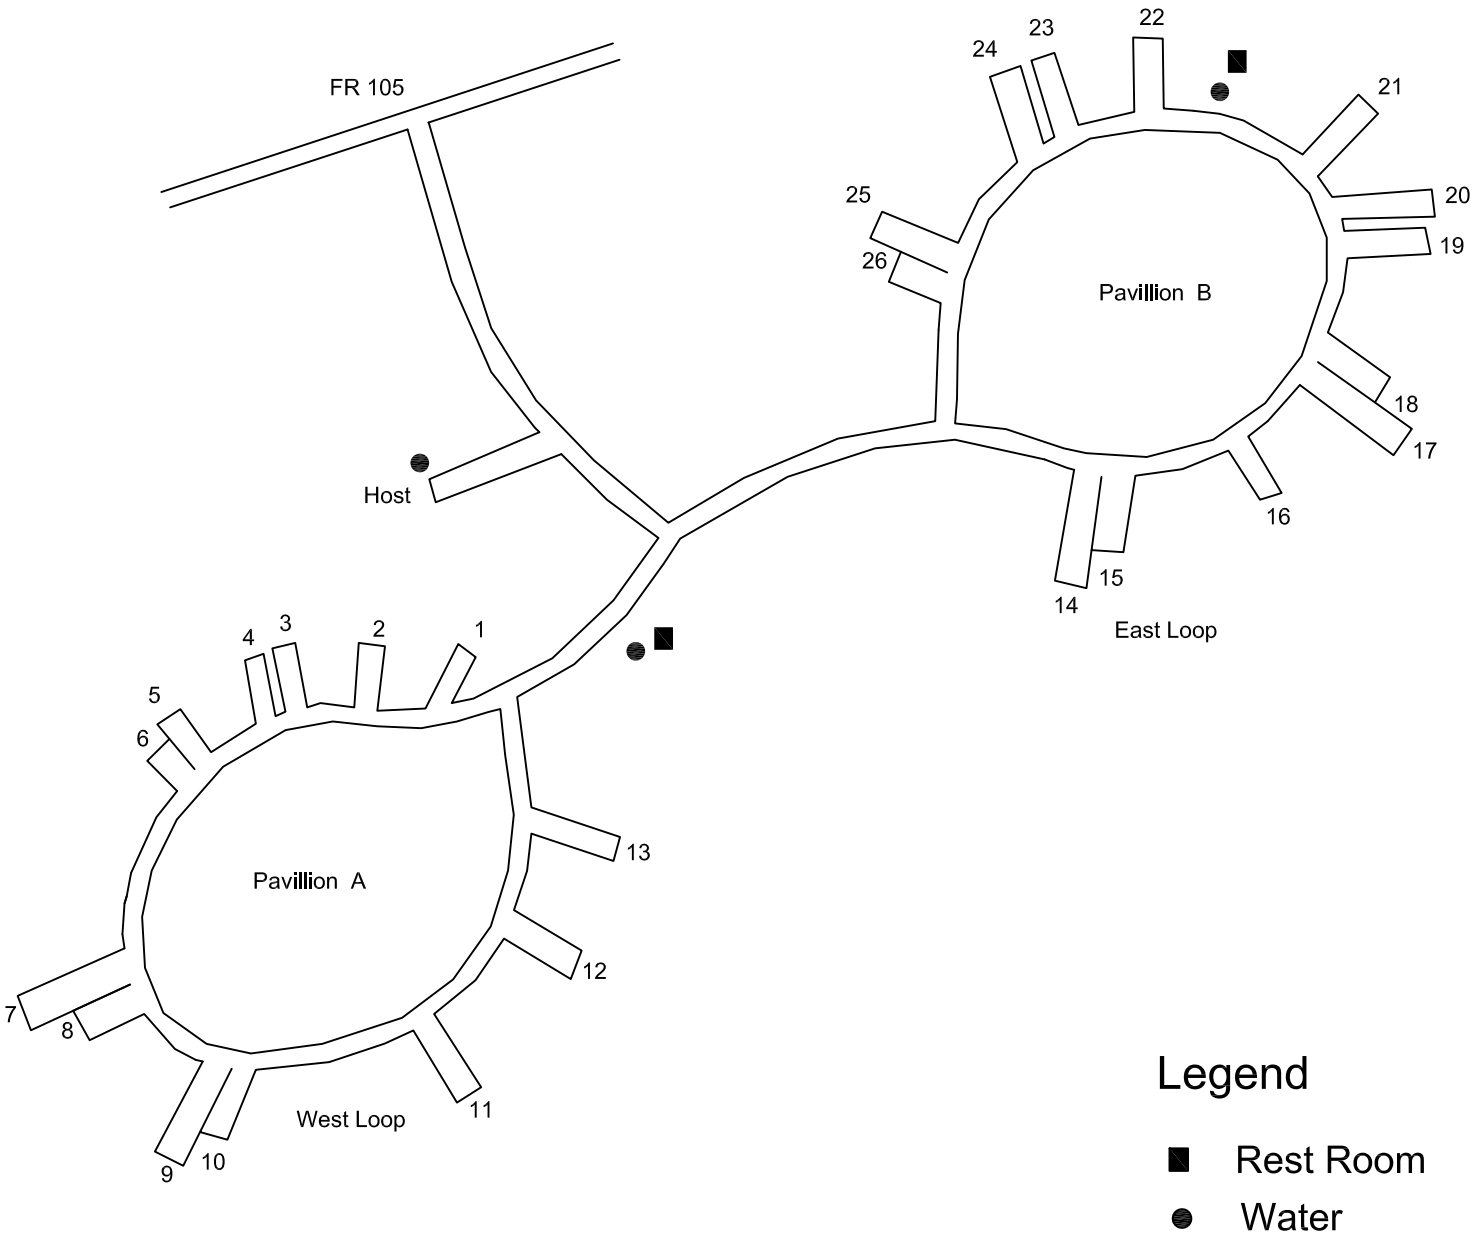

CROOK CAMPGROUND

Black Mesa Ranger District

Legend

- Rest Room
- Water